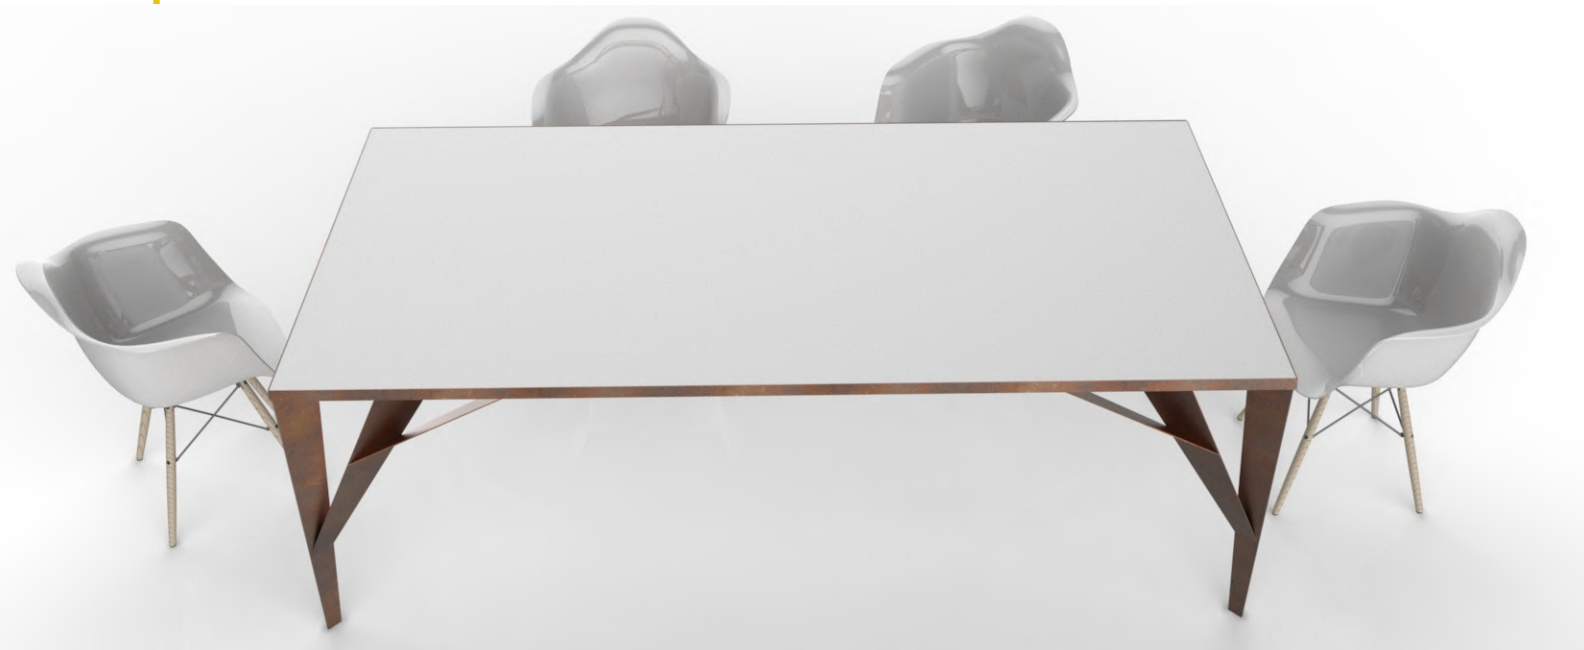

TREE X

Corten Table

DESCRIPTION

Tree X is a table designed for large interior or exterior in a modern style. The base of the table is characterized by irregular metal bands which connected together, they make the furniture stable and comfortable. The table-top* can be requested in three variants: in brown waxed corten steel, in recessed tempered glass or in painted steel powder with colors at the customer's request.

DETAILS

Designer	Dario Mascolo
Typology	Table
Collection	TREE X
Size	Length 236cm - Width 118cm - Height 78cm
Material	Brown waxed corten steel

* The Tree X table top can be customized on customer's request in the product section on the TrackDesign online shop.

TREE X

Corten Table & tempered glass

DETAILS

Designer	Dario Mascolo
Collection	TREE X
Typology	Table
Size	Length 236cm - Width 118cm - Height 78cm
Material	Brown waxed corten steel - Table-top in tempered glass

TREE X

Table in corten & powderpainted steel

DETAILS

Designer	Dario Mascolo
Collection	TREE X
Typology	Table
Size	Length 236cm - Width 118cm - Height 78cm
Material	Brown waxed corten steel - Table-top in powderpainted steel