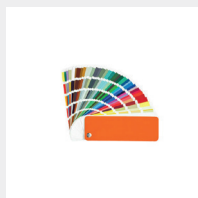

### AVAILABLE MATERIALS

Available in:

Controlled oxidation  
corten  
for outdoor use

Waxed corten  
for interior use

### AVAILABLE COLORS AND FINISHES

Painted steel available in the colors:

RAL  
to be agreed upon